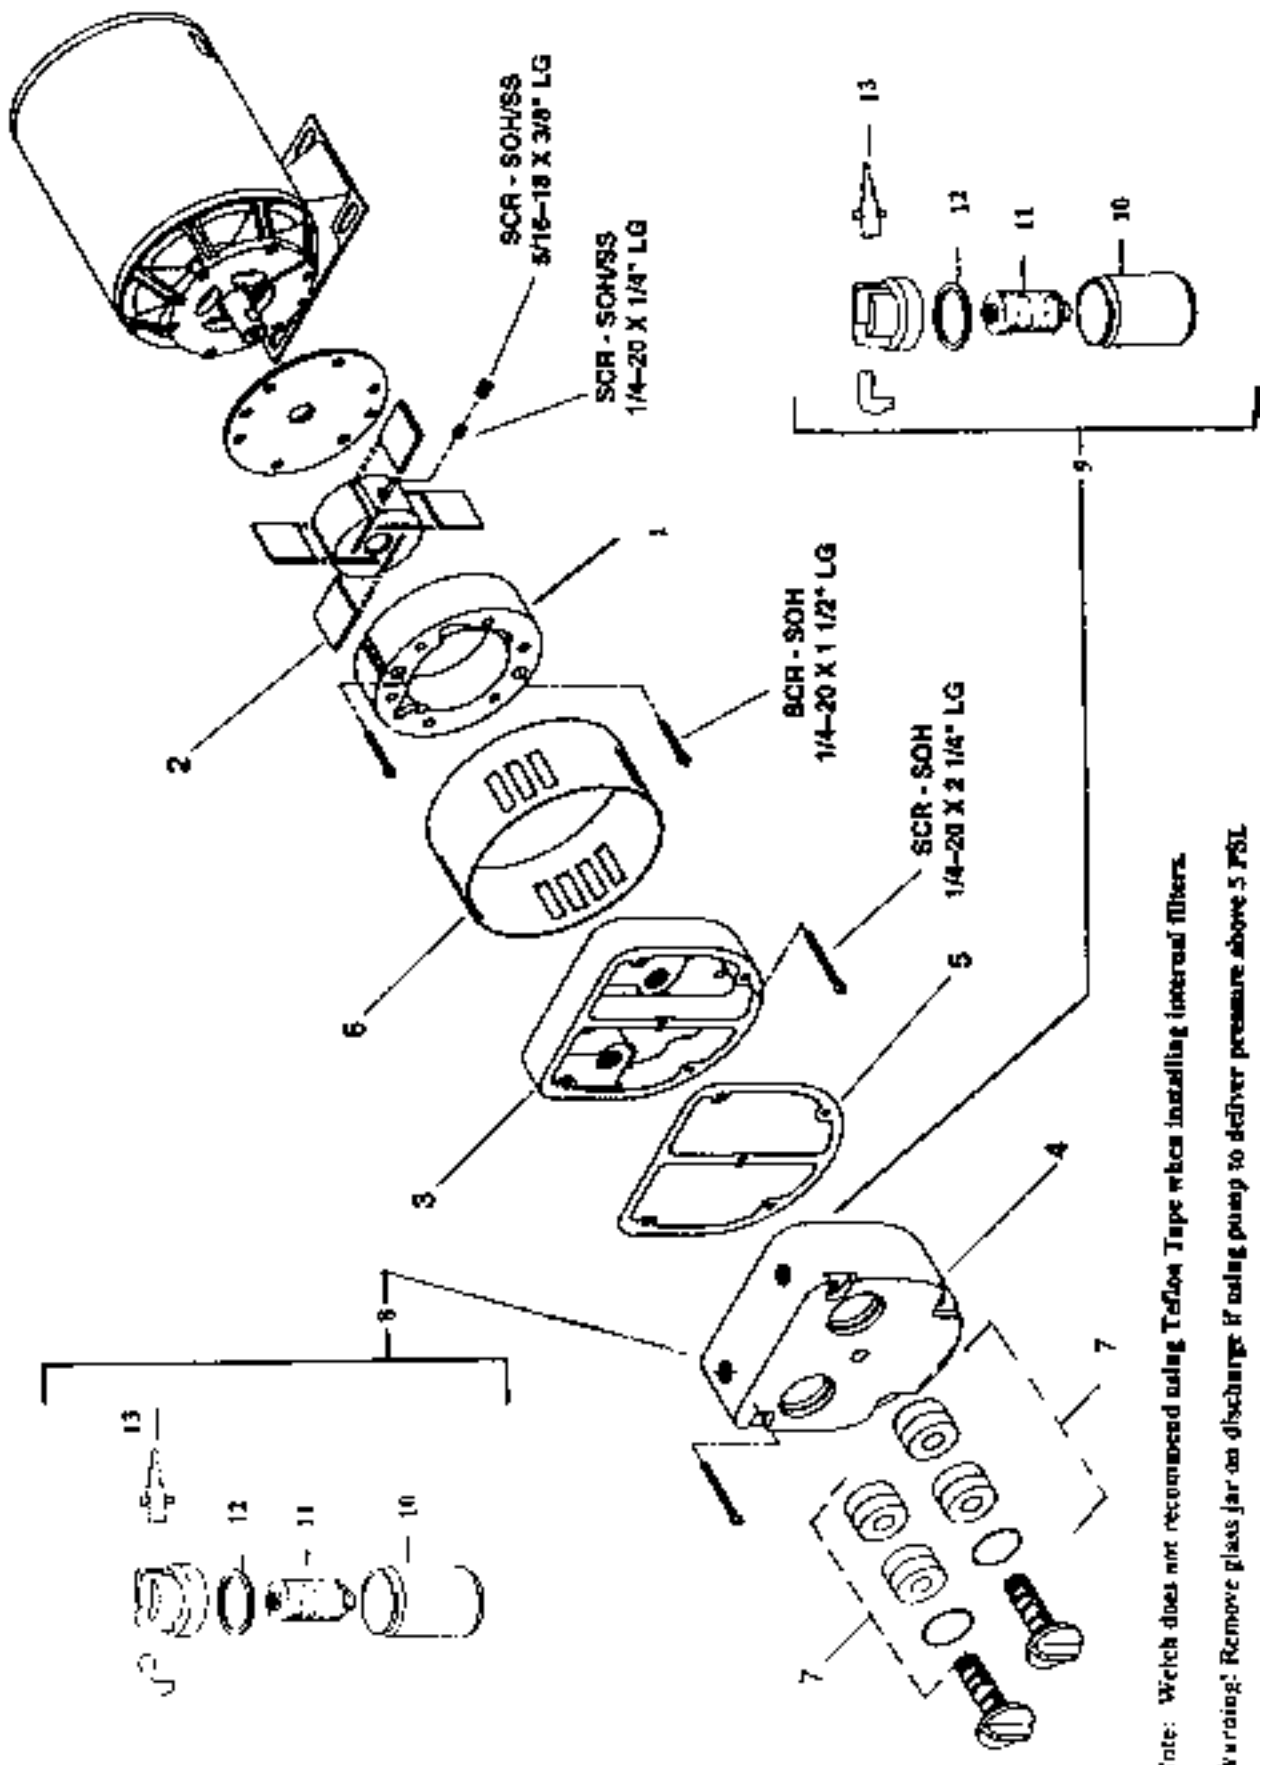

Parts List for Model 8140

Item No.	Qty.	Part Number	Description
1	1	71-1266	Ring for Model 8140
2	1	8120K-01	Vane Kit; 4 Vanes, 1 Gasket
3	1	71-1257	End Plate
4	1	71-1258	Sound Chamber
5	1	71-1259	Gasket
6	1	71-1260	Shroud
7	2	71-1261	Filter Kit; 4 Felts, 1 Ring, 1 Holder
8*	1	71-1268	Exhaust Assembly
9	1	71-1267	Intake Assembly
10	2	71-1275	Filter Jar
11	2	71-1270	Filter Element
12	2	71-1269	Filter Jar Gasket
13	2	62-0337	Brass Nipple
14	1	71-1357	Carbon Wear Plate
15	1	71-1358	Felt Washer

*Model 8140B-15 Does not come with exhaust assembly since it is configured for compressor operation

Exploded View of Model 8140

Note: Welch does not recommend using Teflon Tape when installing internal filters.

Warning: Remove glass jar on discharge if using pump to deliver pressure above 5 PSI.