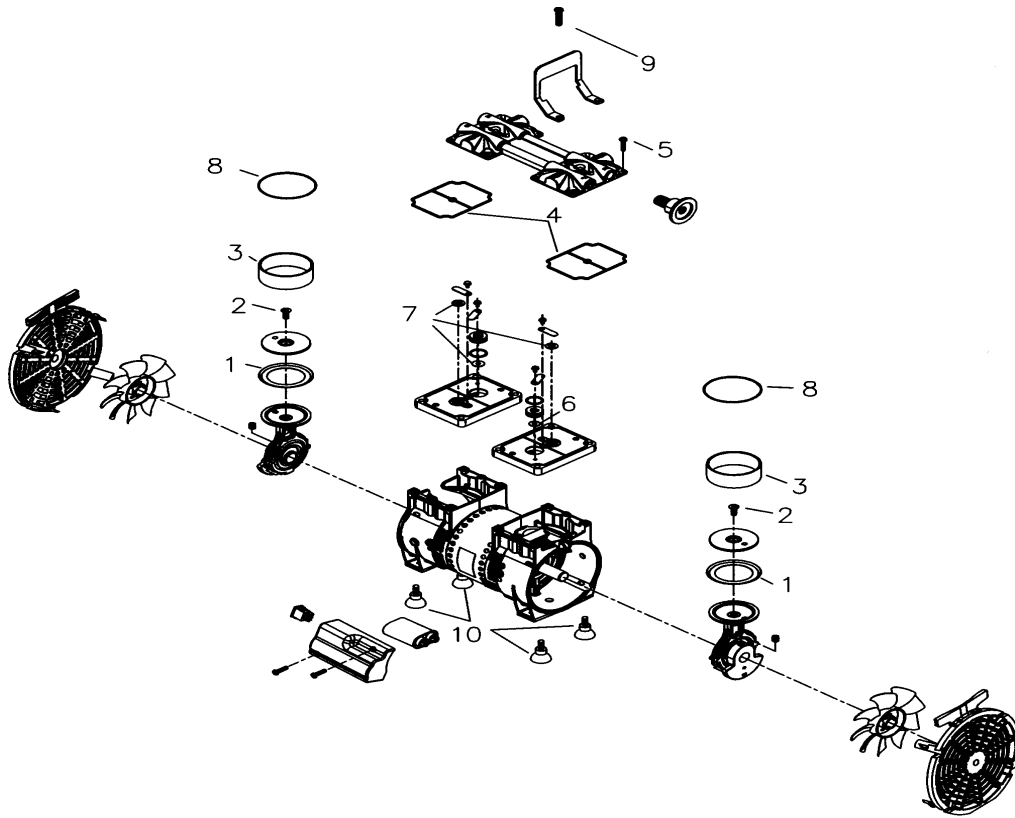

6.14

Parts List and Exploded View for 2561

Model 2561

Item No.	Part No.	Description	Qty	Service Kit 2561K-03	Seal Service Kit 2561K-04	Feet Service Kit 2500K-04
1	61-3603 *	Piston Cup	2	2	---	---
2	61-3604 *	Cup Retainer Screw	2	2	---	---
3	61-3441 *	Cylinder Sleeve	2	2	---	---
4	62-1052 *	O-Ring, Gasket	2	2	2	---
5	61-3607 *	Head Screw	6	6	---	---
6	66-0288 *	Intake Valve, Intake Stage	1	1	1	---
7	66-0289 *	Intake/Exhaust Valve, Intake and Exhaust Stage	3	3	3	---
8	62-1050 *	O-Ring, Cylinder Sleeve	2	2	2	---
10	66-0160 *	Feet, Suction Cup	4	---	---	4

* Note: These parts are not available separately, but are supplied within kits shown in last three columns.