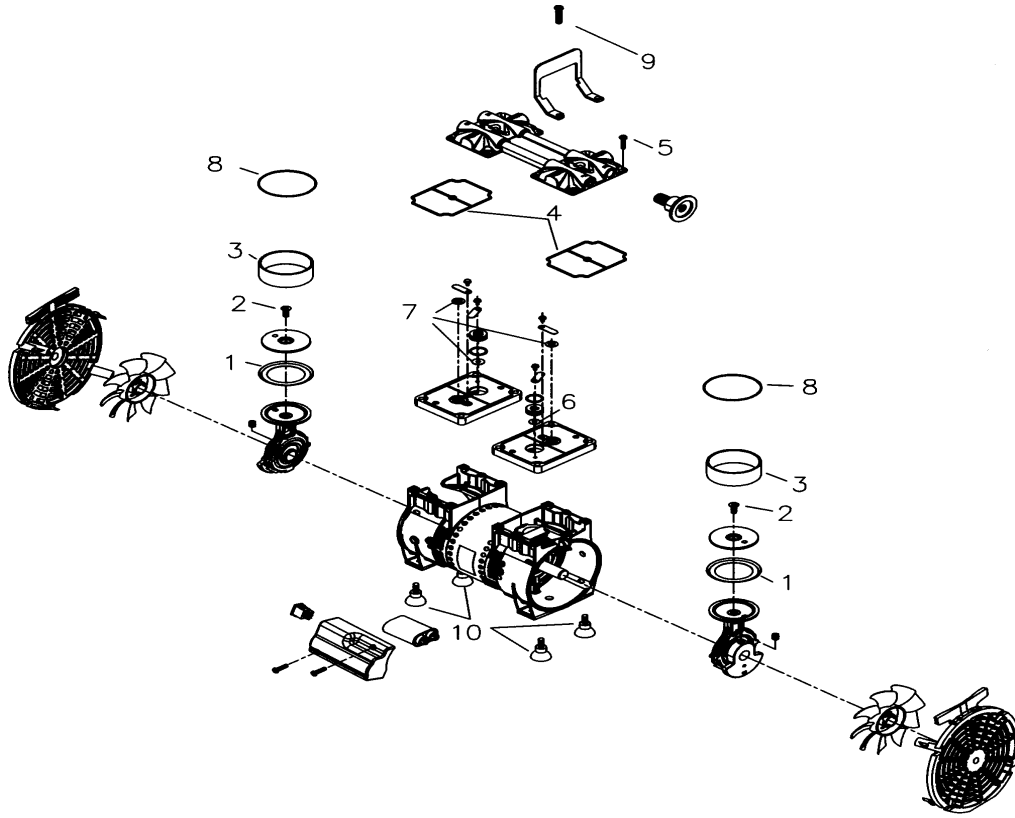

6.14

Parts List and Exploded View for 2561

Model 2561

Item No.	Part No.	Description	Qty	Service Kit 2561K-03	Seal Service Kit 2561K-04	Feet Service Kit 2500K-04
1	61-3603 *	Piston Cup	2	2	---	---
2	61-3604 *	Cup Retainer Screw	2	2	---	---
3	61-3441 *	Cylinder Sleeve	2	2	---	---
4	62-1052 *	O-Ring, Gasket	2	2	2	---
5	61-3607 *	Head Screw	6	6	---	---
6	66-0288 *	Intake Valve, Intake Stage	1	1	1	---
7	66-0289 *	Intake/Exhaust Valve, Intake and Exhaust Stage	3	3	3	---
8	62-1050 *	O-Ring, Cylinder Sleeve	2	2	2	---
10	66-0160 *	Feet, Suction Cup	4	---	---	4

\* Note: These parts are not available separately, but are supplied within kits shown in last three columns.