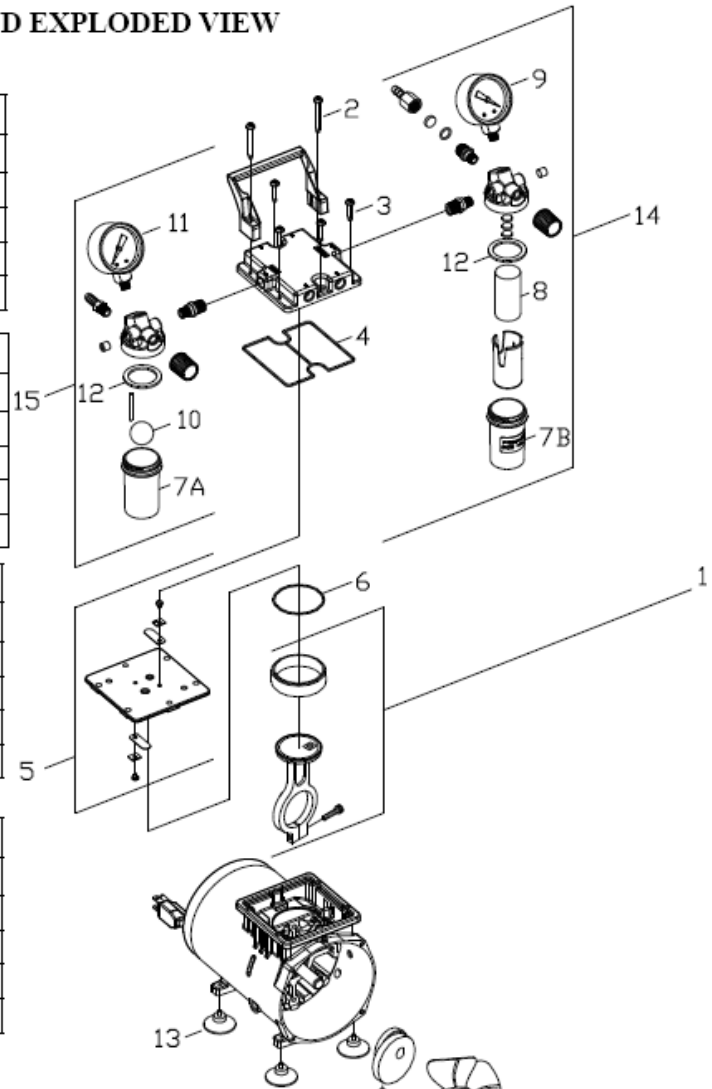

8.20 PARTS LIST AND EXPLODED VIEW

Model 2522C-01			
Item	Qty.	Part No.	Description
9	1	638122	Pressure Gauge
11	1	633210	Vacuum Gauge
14	1	638954-502	Pressure Regulator Ass'y
15	1	638755-502	Vacuum Regulator Ass'y

Model 2522B-01 & 2522Z-01 (115V 60Hz)			
Item	Qty.	Part No.	Description
9	1	638122	Pressure Gauge
11	1	633210	Vacuum Gauge
14	1	638947-502	Pressure Regulator Ass'y
15	1	638755-502	Vacuum Regulator Ass'y

Model 2534B-01 (230V 50Hz)			
Item	Qty.	Part No.	Description
9	1	638122	Pressure Gauge
11	1	633210	Vacuum Gauge
14	1	638954-502	Pressure Regulator Ass'y
15	1	638755-502	Vacuum Regulator Ass'y

Item	Qty.	Part No.	Description	Service Kit 2522K-03	Seal Kit 2522K-04	Foot Kit 2500K-04
1	1	SK61722	Connecting Rod Ass'y	1	-	-
2	1	Note1	Screw, Handle	2	-	-
3	1	Note1	Screw, Head	4	-	-
4	1	Note1	O-ring, Head	1	1	-
5	1	621276-504	Valve Plate Ass'y	1	-	-
6	1	Note1	O-ring, Cylinder	1	1	-
7A	1	Note1	Jar - Plastic	1	1	-
7B	1	Note1	Jar - Plastic	1	1	-
8	1	Note1	Filter Element	1	1	-
9	1	Note1	Ball	1	1	-
12	1	Note1	Gaslet	2	2	-
13	1	Note1	Rubber Suction Feet	-	-	4
16	1	641020	Replacement Filters	3	3	-
17	1	Note1	O-ring, Cylinder	1	1	-

Model 2522C-10 (230V 60Hz)			
Item	Qty.	Part No.	Description
5	1	621818-502	Valve Plate Ass'y
9	1	638122	Pressure Gauge
11	1	638710	Vacuum Gauge
14	1	638947-502	Pressure Reg. Ass'y
15	1	638755-502	Vacuum Reg. Ass'y